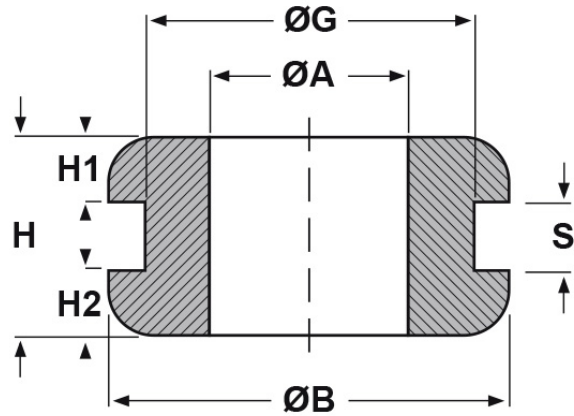

SCHEDA ARTICOLO

Articolo: DA 100-200-40 - Codice EZ: request the code from our sales office

05/04/2026

forma piana

forma bombata

The drawing is indicative and the proportions may not correspond to the table or real dimensions.

ITEM	specific	ØA mm	ØG mm	S mm	ØB mm	H mm	H1 mm	H2 mm
DA 100-200-40	rounded shape	10	20	4	34	12,5	-	-

Material: neoprene.

Color: black.

Use temperature: -30°C / +90°C

NB: THE HEIGHT OF THE 2 EDGES OF THE CABLE Glands (H1 AND H2) IS ALWAYS THE SAME WITH THE EXCEPTION OF THOSE CABLE Glands WHERE DIFFERENT DIMENSIONS ARE INDICATED.