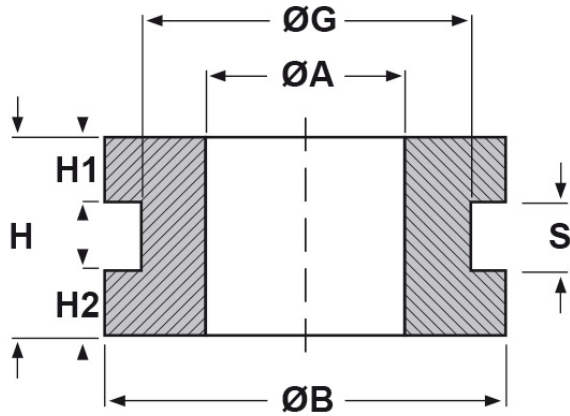

SCHEDA ARTICOLO

Articolo: DA 100-200-40 - Codice EZ: request the code from our sales office

05/04/2026

forma piana

forma bombata

The drawing is indicative and the proportions may not correspond to the table or real dimensions.

ITEM	specific	ØA mm	ØG mm	S mm	ØB mm	H mm	H1 mm	H2 mm
DA 100-200-40	rounded shape	10	20	4	34	12,5	-	-

Material: neoprene.

Color: black.

Use temperature: -30°C / +90°C

NB: THE HEIGHT OF THE 2 EDGES OF THE CABLE Glands (H1 AND H2) IS ALWAYS THE SAME WITH THE EXCEPTION OF THOSE CABLE Glands WHERE DIFFERENT DIMENSIONS ARE INDICATED.