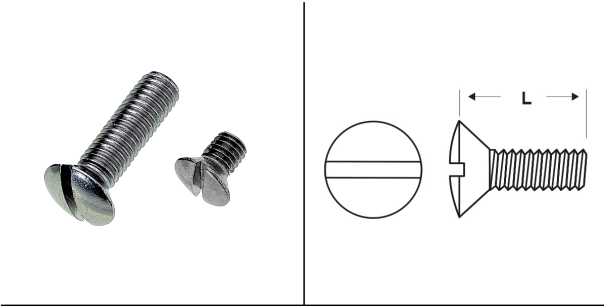

## COUNTERSUNK HEAD METAL SCREWS WITH SLOT

### ITEM: M-DIN 964 M3x30

**Codice EZ:** 381111

Material: A2 stainless steel.

Color: steel.

Regulations and Certifications: they also correspond to the EN ISO 2010 and UNI 6110 standards.

On request: they can be supplied in A4 stainless steel.

The drawing is indicative and the proportions may not correspond to the table or real dimensions.

ITEM	specific	thread pitch	thread value	L mm	pack pcs.
M-DIN 964 M3x30	DIN 964	Metric	3	30	1000

Tutte le informazioni e i dati sono indicativi e possono essere soggetti a variazioni senza preavviso